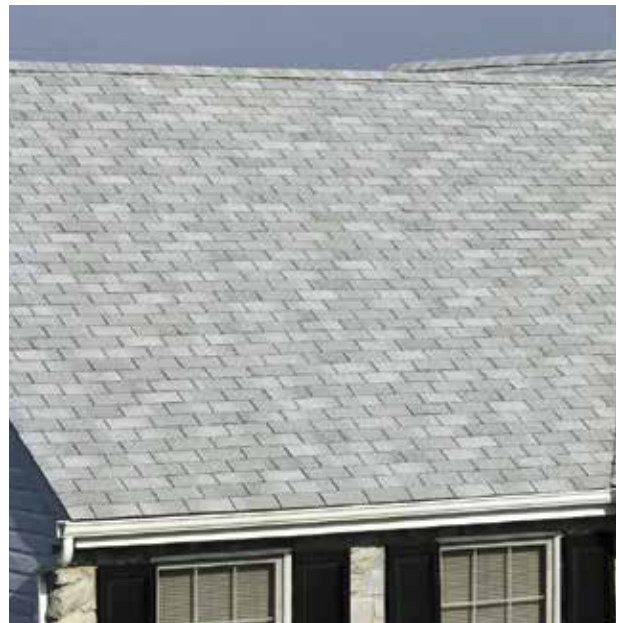

The ultimate in stain protection.

**Take a look around at the roofs in your neighborhood.
Are there dark streaks or discolored patches on the shingles?**

Those streaks you see on other roofs in your neighborhood? That's algae, and it's a common eyesore on roofing throughout North America. CertainTeed's StreakFighter technology uses the power of science to repel algae before it can take hold and spread. StreakFighter's granular blend includes naturally algae-resistant copper, helping your roof maintain its curb appeal and look beautiful for years to come.

PROTECT YOUR ROOF

Now you can stamp out unsightly black algae roof stains before they have a chance to ruin your roof's appearance thanks to CertainTeed's line of algae-resistant shingles with StreakFighter protection.

THE ADVANTAGE

Your roof maintains its natural luster and beauty free of unsightly splotches, while providing you with the unparalleled level of performance you'd expect from a CertainTeed roof—today and for decades to come.

No algae, no streaks.

HOW DOES STREAKFIGHTER PROTECTION WORK?

To make shingles resistant to algae, a unique layer of copper oxide, an ingredient with proven algicidal properties, is placed between the mineral core and the ceramic pigment coating. These copper-containing granules are uniformly dispersed throughout the shingle's exposed surface. The copper leaches gradually over time, providing reliable, long-term protection to the shingle against algae attack.