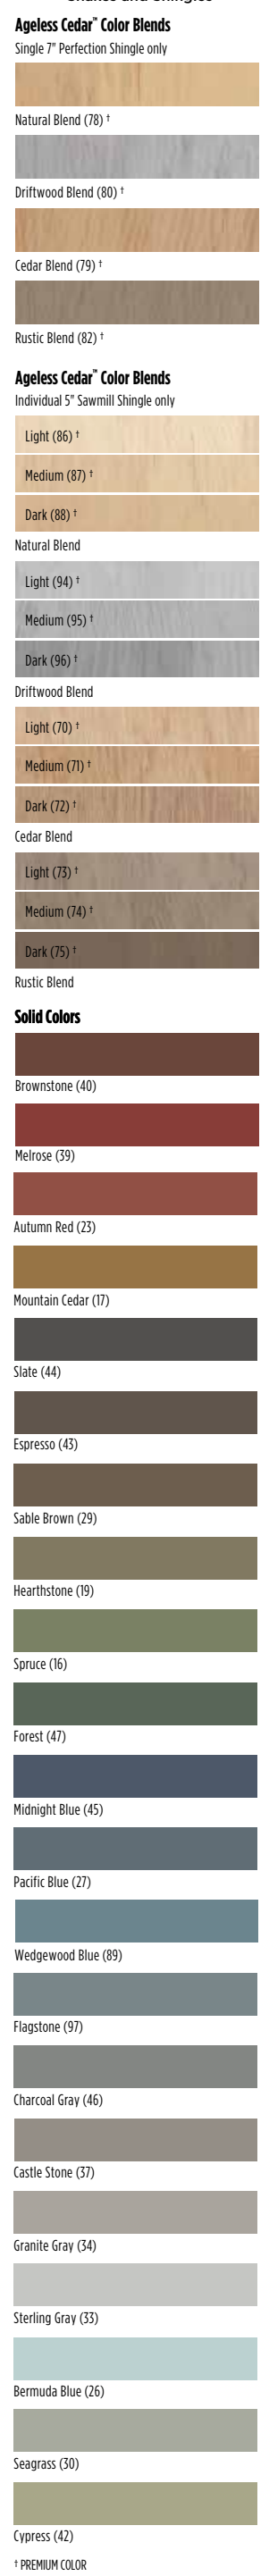

Siding

Cedar Impressions® Shakes and Shingles