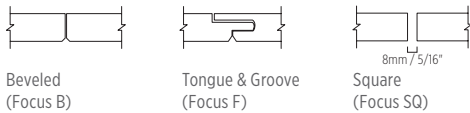

ACCESSORIES

FOCUS B, F, & SQ ACCESSORIES	PRODUCT NAME	PIECES/ CARTON	USE	
	2630 0691	Connect Edge Sealant White*	1	For re-sealing cut edges (typically 100-150 lf/container); 1 liter container
FOCUS F ACCESSORIES	PRODUCT NAME	PIECES/ CARTON	USE	
	2630 1219	Connect Spine	50	Installed on 24 inch centers
	2630 0149	Connect Direct Fixing Plate (Focus F)	100	Installed on 24 inch centers

*Connect Edge Sealant is available in all standard colors. Please contact your local Sales Representative or call 800-233-8990.

EDGE DETAILS

PHYSICAL DATA

MATERIAL
Fiberglass

ASTM E1264 CLASSIFICATION
Type XII, Form 2, Pattern G

FIRE CLASS (ASTM E1264)
All are Class A per ASTM E84 & CAN S102
Flame Spread: 25 or less
Smoke Developed: 50 or less

MOLD/MILDEW RESISTANCE
Fiberglass substrate is inherently resistant to the growth of mold and mildew.

MAINTENANCE
Wipe with a soft cloth or vacuum with brush attachment. Cleanable with mild detergent.

WARRANTY
10-year Ecophon® Warranty.
Full warranty information can be found at [certainteed.com/warranty](https://www.certainteed.com/warranty).