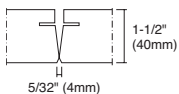

*Connect Edge Sealant is available in all standard colors. Please contact your local Sales Representative or call 800-233-8990.

EDGE DETAILS

Kerfed Edge