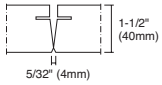

EDGE DETAILS

Kerfed Edge

PHYSICAL DATA

MATERIAL

Fiberglass

FIRE CLASS (ASTM E1264)

Tested according to ASTM E84 & CAN S102

Flame Spread: 25 or less

Smoke Developed: 50 or less

MOLD/MILDEW RESISTANCE

Fiberglass substrate is inherently resistant to the growth of mold and mildew.

MAINTENANCE

Wipe with a soft cloth or vacuum with brush attachment. Washable with mild detergent.

WARRANTY

10-year Ecophon Warranty.

Full warranty information can be found at certainteed.com/warranty.