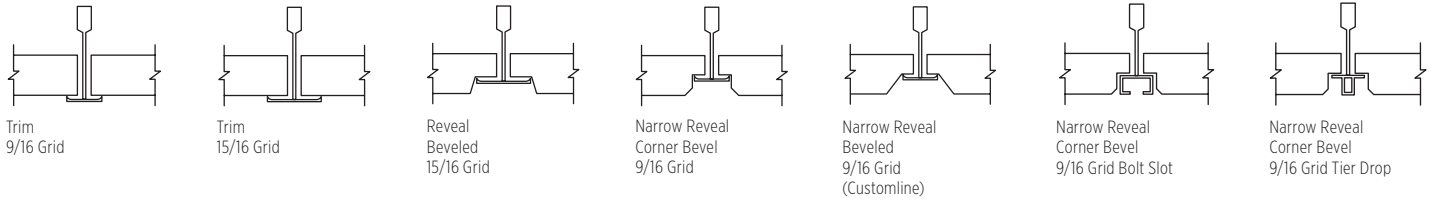

LEED® is a registered trademark of the U.S. Green Building Council.

CERTIFICATIONS & PRODUCT DECLARATIONS

EPD AVAILABLE

HPD AVAILABLE

SUSPENSION SYSTEM OPTIONS

CUSTOMLINE SCORING OPTIONS

BAROQUE		FORMAT	DIMENSIONS (MM)	NRC	CAC	RECYCLED CONTENT	UL FIRE-RATED	PIECES/CARTON	SQ. M/CARTON	LBS./CARTON	CARTONS/PALLET	
TRIM												
	NRC .55	BET-157	Panels	24 x 24 x 5/8	0.55	33	33%	—	16	64	45	20
		PBT-157	Panels	24 x 24 x 5/8	0.55	35	44%	Yes*	16	64	70	20
		BET-197	Panels	24 x 48 x 5/8	0.55	35	33%	—	8	64	45	20
		PBT-197	Panels	24 x 48 x 5/8	0.55	40	44%	Yes*	8	64	70	20
		BET-2067	Panels	20 x 60 x 5/8	0.55	35	33%	—	8	67	52	20
REVEAL												
	NRC .55	BET-154	Panels	24 x 24 x 5/8	0.55	33	33%	—	16	64	45	20
		PBT-154	Panels	24 x 24 x 5/8	0.55	35	44%	Yes*	16	64	70	20
		BET-194	Panels	24 x 48 x 5/8	0.55	35	33%	—	8	64	45	20
NARROW REVEAL												
	NRC .55	BET-150	Panels	24 x 24 x 5/8	0.55	33	33%	—	16	64	46	20
BAROQUE METRIC												
METRIC TRIM												
	NRC .55	BET-2067M	Panels	500 x 1500 x 15	0.55	35	33%	—	8	6	52	20
BAROQUE CUSTOMLINE												
REVEAL												
	NRC .55	BQCL-224	Panels	24 x 48 x 3/4	0.55	35	33%	—	8	64	55	16
		BQCL-448	Panels	24 x 48 x 3/4	0.50	35	33%	—	8	64	55	16
	NRC .50	BQCL-812	Panels	24 x 48 x 3/4	0.50	35	33%	—	8	64	55	16
		PBQCL-224	Panels	24 x 48 x 3/4	0.50	40	44%	Yes*	8	64	75	16
NARROW REVEAL												
	NRC .55	BQCLN-224	Panels	24 x 48 x 3/4	0.55	35	33%	—	8	64	55	16
		BQCLN-448	Panels	24 x 48 x 3/4	0.50	35	33%	—	8	64	55	16
	NRC .50	BQCLN-812	Panels	24 x 48 x 3/4	0.50	35	33%	—	8	64	55	16