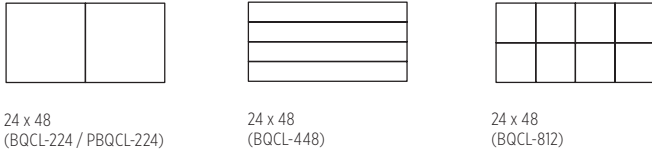

LEED® is a registered trademark of the U.S. Green Building Council.

CERTIFICATIONS & PRODUCT DECLARATIONS

EPD AVAILABLE

HPD AVAILABLE

SUSPENSION SYSTEM OPTIONS

CUSTOMLINE SCORING OPTIONS

BAROQUE		FORMAT	DIMENSIONS (MM)	NRC	CAC	RECYCLED CONTENT	UL FIRE-RATED	PIECES/CARTON	SQ. M/CARTON	LBS./CARTON	CARTONS/PALLET	
TRIM												
	NRC .55	BET-157	Panels	24 x 24 x 5/8	0.55	33	33%	—	16	64	45	20
		PBT-157	Panels	24 x 24 x 5/8	0.55	35	44%	Yes*	16	64	70	20
		BET-197	Panels	24 x 48 x 5/8	0.55	35	33%	—	8	64	45	20
		PBT-197	Panels	24 x 48 x 5/8	0.55	40	44%	Yes*	8	64	70	20
		BET-2067	Panels	20 x 60 x 5/8	0.55	35	33%	—	8	67	52	20
REVEAL												
	NRC .55	BET-154	Panels	24 x 24 x 5/8	0.55	33	33%	—	16	64	45	20
		PBT-154	Panels	24 x 24 x 5/8	0.55	35	44%	Yes*	16	64	70	20
		BET-194	Panels	24 x 48 x 5/8	0.55	35	33%	—	8	64	45	20
NARROW REVEAL												
	NRC .55	BET-150	Panels	24 x 24 x 5/8	0.55	33	33%	—	16	64	46	20
BAROQUE METRIC												
METRIC TRIM												
	NRC .55	BET-2067M	Panels	500 x 1500 x 15	0.55	35	33%	—	8	6	52	20
BAROQUE CUSTOMLINE												
REVEAL												
	NRC .55	BQCL-224	Panels	24 x 48 x 3/4	0.55	35	33%	—	8	64	55	16
		BQCL-448	Panels	24 x 48 x 3/4	0.50	35	33%	—	8	64	55	16
	NRC .50	BQCL-812	Panels	24 x 48 x 3/4	0.50	35	33%	—	8	64	55	16
		PBQCL-224	Panels	24 x 48 x 3/4	0.50	40	44%	Yes*	8	64	75	16
NARROW REVEAL												
	NRC .55	BQCLN-224	Panels	24 x 48 x 3/4	0.55	35	33%	—	8	64	55	16
		BQCLN-448	Panels	24 x 48 x 3/4	0.50	35	33%	—	8	64	55	16
	NRC .50	BQCLN-812	Panels	24 x 48 x 3/4	0.50	35	33%	—	8	64	55	16