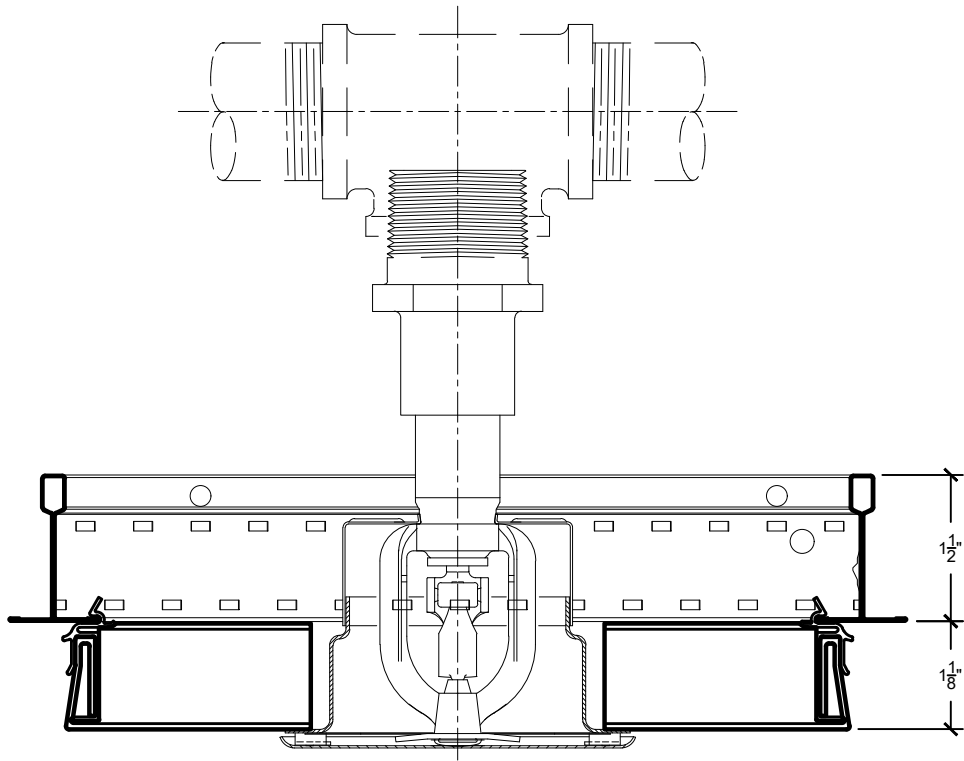

SWING DOWN PANEL
SPRINKLER PENETRATION

TECHSTYLE DETAIL - SPRINKLER

QUESTIONS? CALL (800) 233-8990

2/25/2020

DRAWN: J888053

SCALE: 6" = 1'-0"

SHEET 1 OF 1