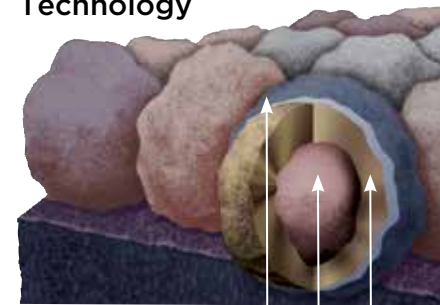

NailTrak removes the guesswork with three separately defined lines, creating a large area to guide your nailing and a smaller area for extreme steep-slope applications.

QuadraBond[®]

Advanced Layering

CertainTeed's specially formulated adhesive adheres shingle layers at four points, more than any other manufacturer. This superior bond provides greater protection against shingle delamination to maximize performance over the life of the shingle in any climate.

StreakFighter[®]

Algae Resistance

The ultimate in stain protection.

Those streaks you see on other roofs in your neighborhood? That's algae, and it's a common eyesore on roofing throughout North America. CertainTeed's **StreakFighter** technology uses the power of science to repel algae before it can take hold and spread. **StreakFighter's** granular blend includes naturally algae-resistant copper, helping your roof maintain its curb appeal and look beautiful for years to come.

Granule with StreakFighter Technology

Ceramic coating
Mineral core
Copper layer

Diagram for illustrative purposes only.

CertaSeal[™]

Uplift Protection

CertaSeal[™] is a fast-activating modified asphalt sealant with a 20-year record of proven performance. Designed to seal shingles together upon installation, it protects roofs from wind uplift and shingle blow-off so that homes stay safe and dry. It's also engineered to remain flexible after installation, unlike harder sealants that can dry out and crack over time.