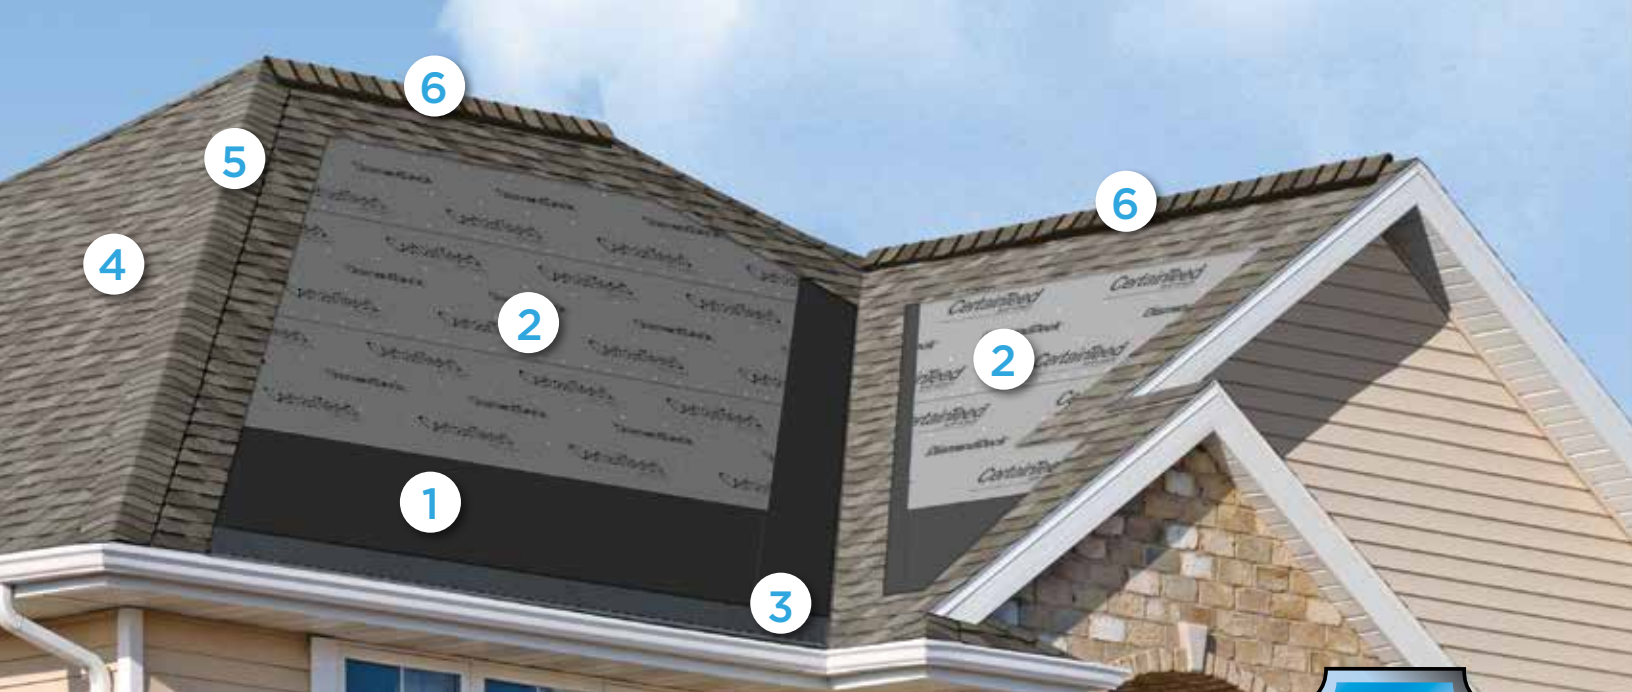

Integrity Roof System™

A COMPLETE APPROACH TO LONG LASTING BEAUTY AND PERFORMANCE

With as much care as you take in selecting the right contractor, choosing the right roof system is equally as important. A CertainTeed Integrity Roof System combines key elements that help ensure you have a well-built roof for long-lasting performance.

1. Waterproofing Underlayment

The first step in your defense against the elements. Self-adhering underlayment is installed at vulnerable areas of your roof to help prevent leaks from wind-driven rain and ice dams.

2. Water-Resistant Underlayment

Provides a protective layer over the roof deck and acts as a secondary barrier against leaks.

3. Starter Shingles

Starter Shingles are the first course of shingles that are installed and designed to work in tandem with the roof shingles above for optimal shingle sealing and performance.

4. Shingles

Choose from a variety of Good-Better-Best styles to complement any roof design and fit your budget.

5. Hip & Ridge Caps

Available in numerous profiles, these accessories are used on the roof's hip and ridge lines for a distinctive finishing touch to your new roof.

6. Ventilation

A roof that breathes is shown to perform better and last longer. Ridge Vents, in combination with Intake Vents, allow air to flow on the underside of your roof deck, keeping the attic cooler in the summer and drier in the winter.

learn more at:

certainteed.com/roofing

Landmark® Series
available in
areas shown

CertainTeed

CEILINGS • DECKING • FENCE • GYPSUM • INSULATION • RAILING • ROOFING • SIDING • TRIM
20 Moores Road, Malvern, PA 19355 Professional: 800-233-8990 Consumer: 800-782-8777 certainteed.com

©01/22 CertainTeed, Printed in the USA, Code No. 00-00-145-US-EN