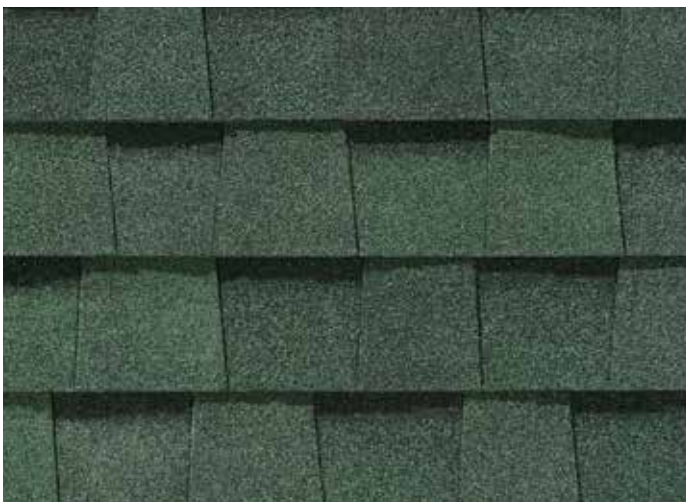

Hunter Green