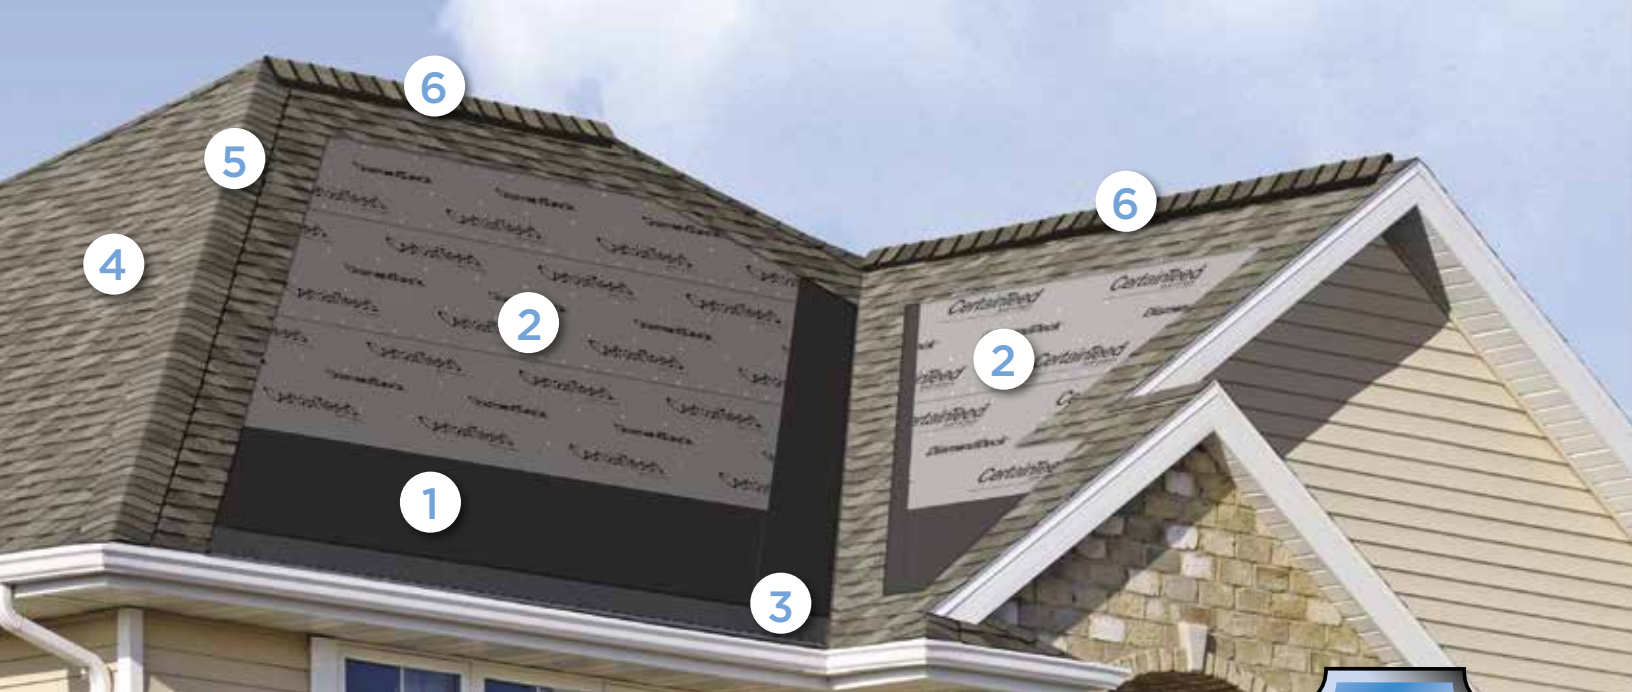

The ColorView® Visualizer: Design your Dream Home with the Click of a Mouse

CertainTeed created the ColorView tool to help homeowners bring their creative vision to reality.

Just look through a photo library of homes to choose one that looks most like your own. Then click on the roof to easily switch designs and see what CertainTeed product looks best. You can choose from hundreds of different roofing design and color combinations, and even add roof accents in different colors. All before anyone raises a hammer.

Want to visualize different roofing styles on your own home? You can upload photos to ColorView and have them digitally masked by one of our design professionals, or use DIY mode to upload and mask your own photos.

Plus, you can print or share your ColorView photos with family and friends to get their feedback. Visit colorview.certainteed.com and get started.

Add a Little Accent to Your Roof

CertainTeed offers Mountain Ridge®, an accessory product used for capping hips and ridges. It is the perfect finishing touch for your roof, offering blended color and high-profile design. CertainTeed also offers Shadow Ridge®, a low-profile design for capping hip and ridges, now available in a **ClimateFlex** version.

Color Companion Products for Flat Roof Areas

With CertainTeed Flintlastic® SA, you can coordinate flat roof areas like carports, canopies and porches with your main roof. Flintlastic SA is a self-adhering low slope roofing product available in ten colors that complement some of the most popular CertainTeed shingles.