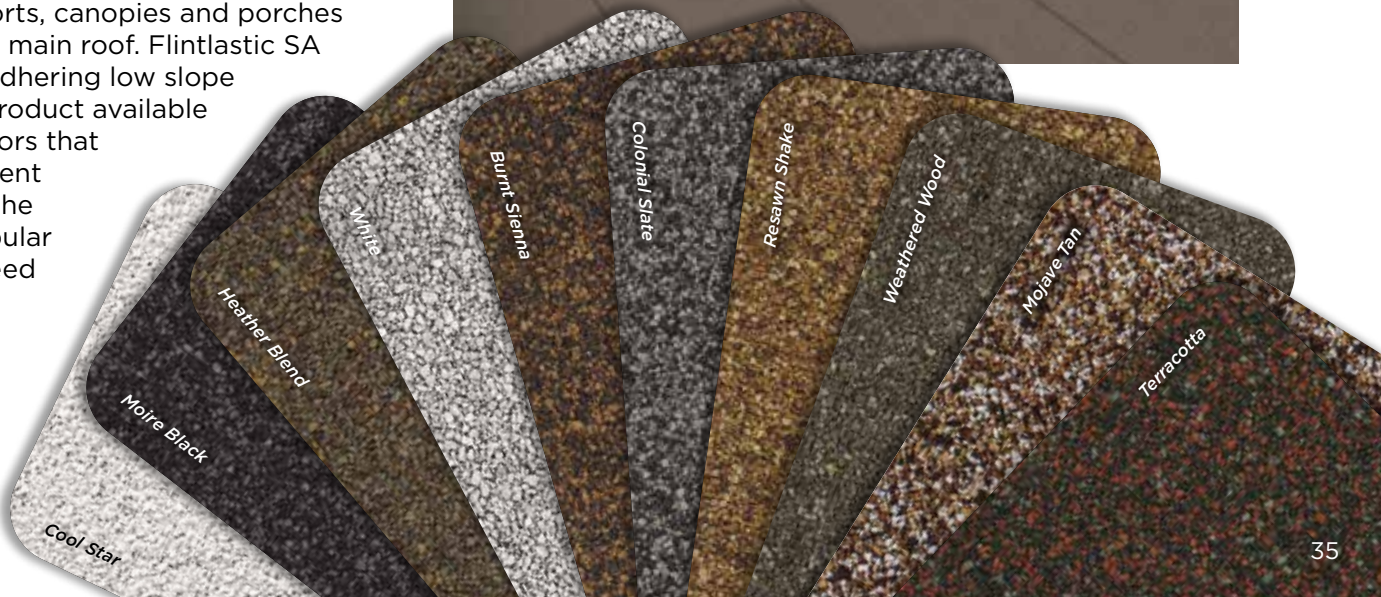

The ColorView® Visualizer: Design your Dream Home with the Click of a Mouse

CertainTeed created the ColorView tool to help homeowners bring their creative vision to reality.

Just look through a photo library of homes to choose one that looks most like your own. Then click on the roof to easily switch designs and see what CertainTeed product looks best. You can choose from hundreds of different roofing design and color combinations, and even add roof accents in different colors. All before anyone raises a hammer.

Want to visualize different roofing styles on your own home? You can upload photos to ColorView and have them digitally masked by one of our design professionals, or use DIY mode to upload and mask your own photos.

Plus, you can print or share your ColorView photos with family and friends to get their feedback. Visit colorview.certainteed.com and get started.

Add a Little Accent to Your Roof

CertainTeed offers Mountain Ridge®, an accessory product used for capping hips and ridges. It is the perfect finishing touch for your roof, offering blended color and high-profile design. CertainTeed also offers Shadow Ridge®, a low-profile design for capping hip and ridges, now available in a **ClimateFlex** version.

Color Companion Products for Flat Roof Areas

With CertainTeed Flintlastic® SA, you can coordinate flat roof areas like carports, canopies and porches with your main roof. Flintlastic SA is a self-adhering low slope roofing product available in ten colors that complement some of the most popular CertainTeed shingles.