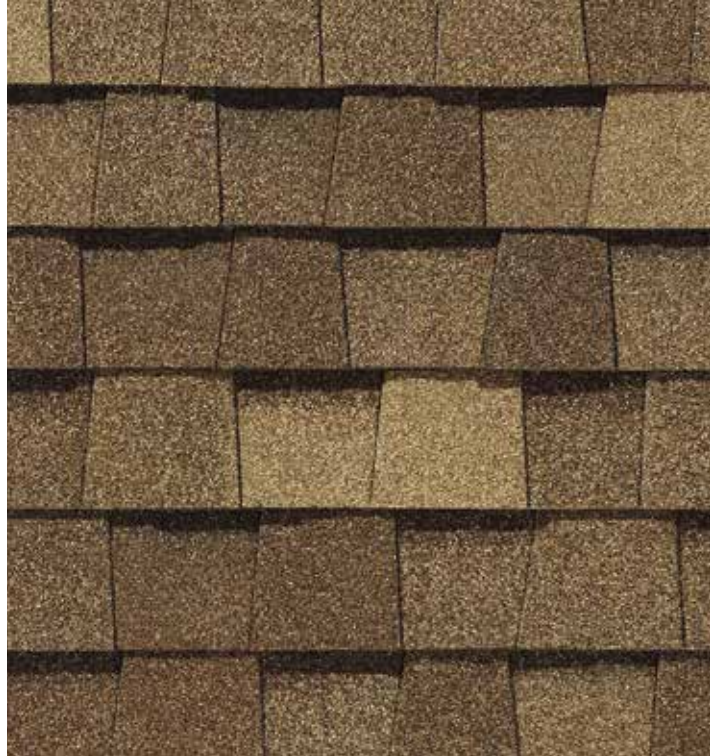

LANDMARK[®] SERIES

Designer Roofing Shingles

Landmark, shown in Weathered Wood

NOTE: Due to limitations of printing reproduction, CertainTeed can not guarantee the identical match of the actual product color to the graphic representations throughout this publication.

The Trusted Classic

LANDMARK®

Owning a Landmark roof brings peace of mind. Landmark's dual-layered construction and exceptional durability provide long-lasting protection for your home.

- Dual-layered for extra dimensionality and protection from the elements
- Offers the widest array of colors in the industry
- Independently certified as meeting the highest quality standards for roofing

LANDMARK® ClimateFlex® COLOR PALETTE

Colonial Slate

Weathered Wood

Burnt Sienna

Resawn Shake

Moiré Black

Heather Blend

The Expert's Choice