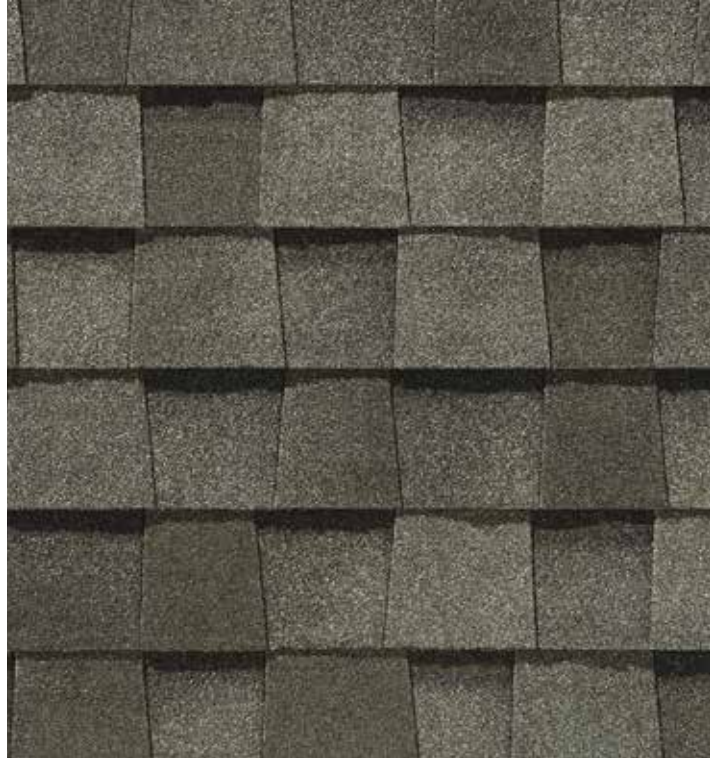

Weathered Wood