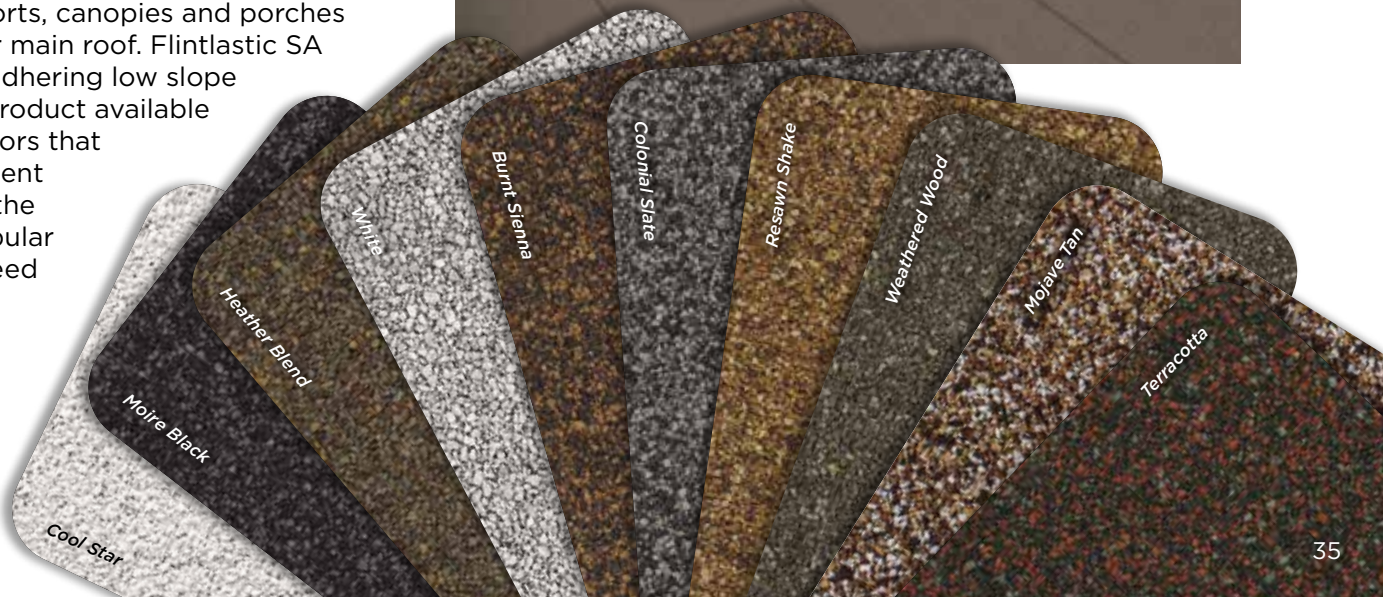

Max Def Weathered Wood

Scan code for more information

LANDMARK® PREMIUM COLOR PALETTE

Max Def Weathered Wood

Max Def Moire Black

Max Def Heather Blend

MAX DEF COLORS

Look deeper. With Max Def, a new dimension is added to shingles with a richer mixture of surface granules. You get a brighter, more vibrant, more dramatic appearance and depth of color. And the natural beauty of your roof shines through.

Want to visualize different roofing styles on your own home? You can upload photos to ColorView and have them digitally masked by one of our design professionals, or use DIY mode to upload and mask your own photos.

Plus, you can print or share your ColorView photos with family and friends to get their feedback. Visit colorview.certainteed.com and get started.

Add a Little Accent to Your Roof

CertainTeed offers Mountain Ridge®, an accessory product used for capping hips and ridges. It is the perfect finishing touch for your roof, offering blended color and high-profile design. CertainTeed also offers Shadow Ridge®, a low-profile design for capping hip and ridges, now available in a **ClimateFlex** version.

Color Companion Products for Flat Roof Areas

With CertainTeed Flintlastic® SA, you can coordinate flat roof areas like carports, canopies and porches with your main roof. Flintlastic SA is a self-adhering low slope roofing product available in ten colors that complement some of the most popular CertainTeed shingles.