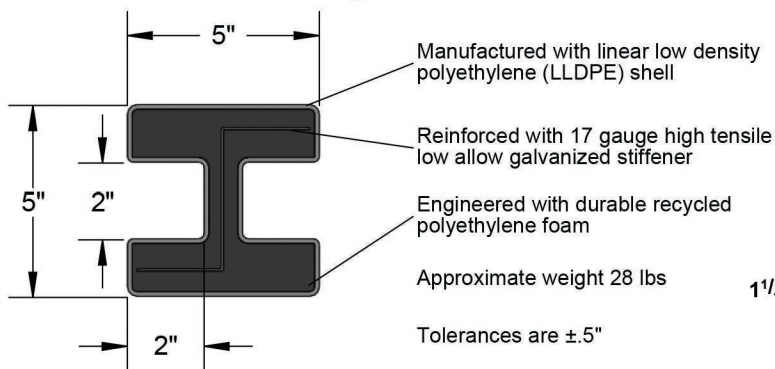

# 8.5' Line Post Specification

## Line Post Cutaway

1 1/4" Self-tapping Screw

- Made with 13 gauge galvanized plate steel
- Adjustable for customized height
- Includes 1 1/4" self-tapping screw

**Model #: LP102**

This drawing may not be altered or reproduced without the permission of SimTek<sup>™</sup> Fence