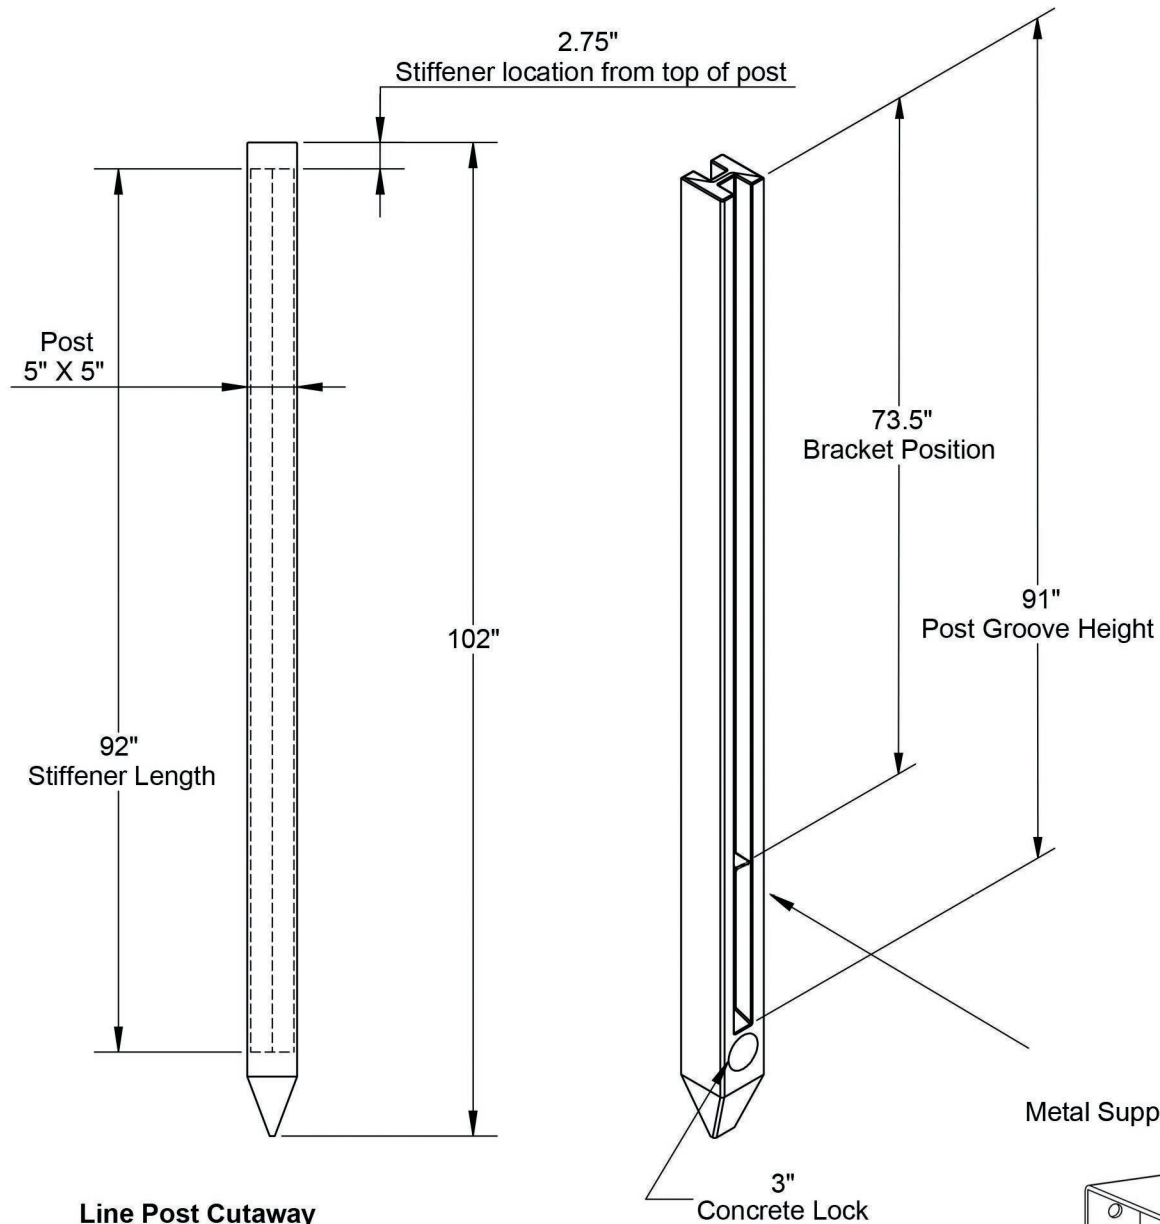

# 8.5' Line Post Specification

## Line Post Cutaway

1 1/4" Self-tapping Screw

- Made with 13 gauge galvanized plate steel
- Adjustable for customized height
- Includes 1 1/4" self-tapping screw

**Model #: LP102**

This drawing may not be altered or reproduced without the permission of SimTek<sup>™</sup> Fence