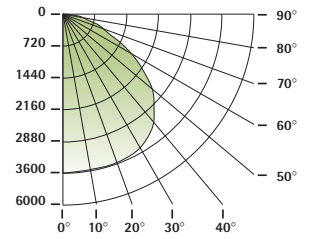

Skydome's 2', 3' & 4' profiles are available with a variety of lamping options. Each profile may be mounted in grid or drywall ceilings. Dimming and emergency options are available on all configurations.

fsd-44 6 lamp T8