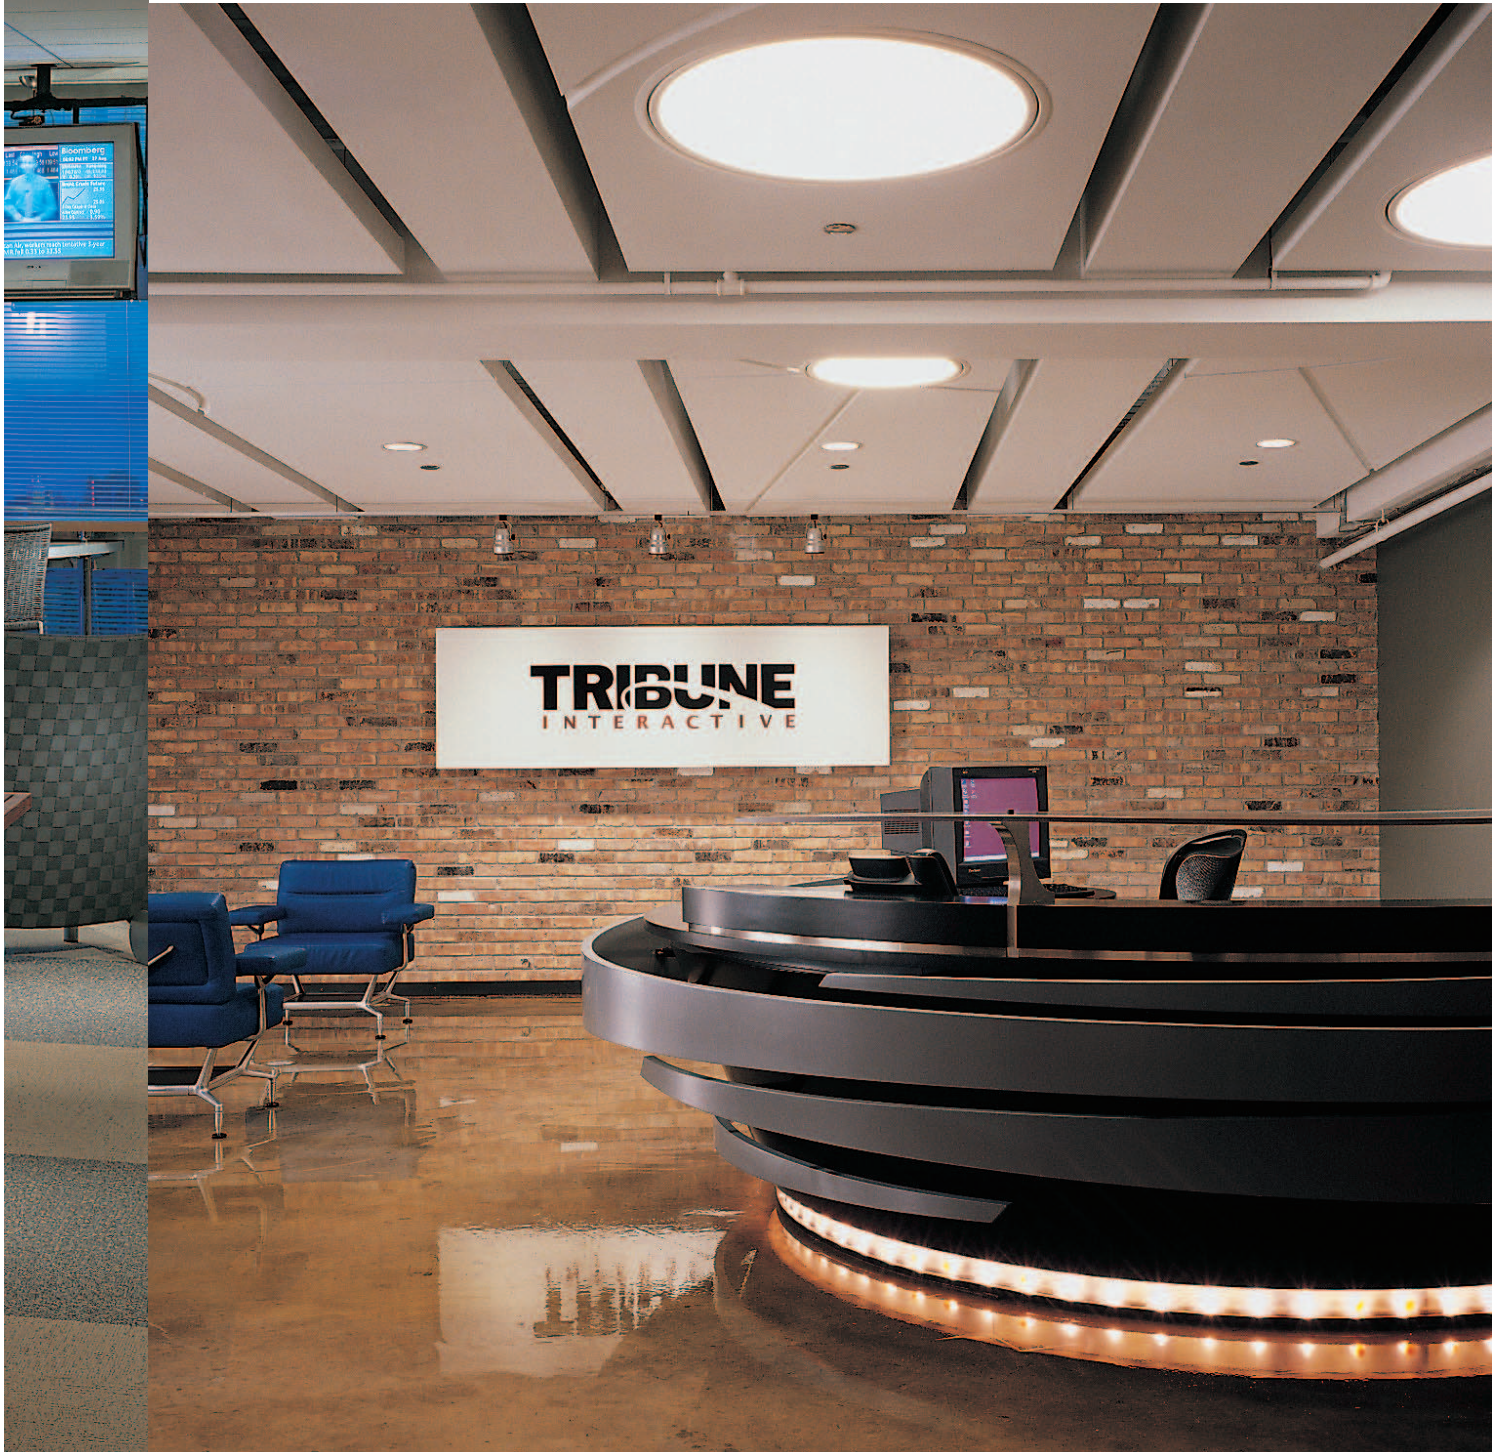

s k y d o m e

FOCAL POINT®

skydome

from Focal Point.

Simplicity of shape. Versatile style. Elegant. Inspired by dome shapes found in architecture world-wide, Skydome™ classically illuminates your environment. 2', 3', and 4' diameters are available - mixing these sizes within an application adds unique style. Design to suit your needs with the uniformly illuminated concave, convex or flat lens. In concourses, lobbies, reception areas or educational facilities, Skydome shapes.

OPPOSITE PAGE: William M. Mercer, Inc., Atlanta, GA
Design Architect: Perkins & Will. Photo: Creative Sources Photography (Rion Rizzo).

BELOW: Tribune Company, Tribune Tower, Chicago, IL
Design Architect: Perkins & Will. Lighting Design: PHA Lighting Design, Paul Helms. Photo: Hedrich Blessing (Scott McDonald).