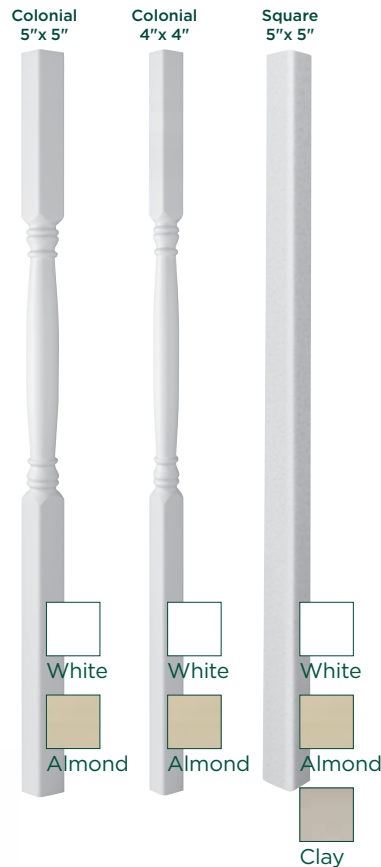

EverNew[®]

Vinyl Porch Accessories — The perfect blend of elegance and style

CertainTeed
SAINT-GOBAIN

Make a statement with CertainTeed

Creating the porch or patio of your dreams begins with high-quality, low-maintenance products from CertainTeed. Our EverNew® vinyl porch systems come in a choice of styles, colors, and sizes that will complement any home's architectural design. The durable vinyl construction never needs sanding or painting and offers easy, secure installation. All porch products integrate with CertainTeed's complete line of railing and deck systems for an inviting outdoor space designed to provide years of worry-free enjoyment.

Structural Porch Posts

Give your porch a look of distinction with the classic styling of EverNew vinyl porch posts. The aluminum-reinforced posts provide beautiful and durable support, easy installation, plus a safe and secure connection — without the use of a separate hurricane tie-down kit.

- Pivoting mounting plate provides safe and easy installation
- Aluminum reinforced for rigidity and strength
- Load bearing up to 5,000 lbs.
- 108" length
- Standard tie-down connection eliminates the need for separate hurricane tie-down kit
- No overhead jacking required
- Available in White, Almond and Clay

- 8-piece system — 4 vinyl post sections plus 4 corner trim pieces
- Components snap together for easy installation
- Available in 4"x4" or 6"x6" in 10' lengths — can be field-cut to any length
- 4-piece post trim for top and bottom sold separately
- Available in White only