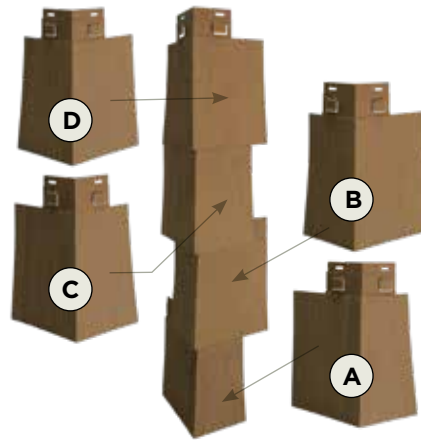

Cedar Blend *

Rustic Blend *

SureStop™
Recessed nailing area

HammerTapper™
Assist pads

EasyMeasure™
Tape Measure

The patented **PanelThermometer™** and temperature lines are designed to ensure precise installation.

Offset Corner Design

Patented A, B, C, D corners help to blend naturally and allow subtle adjustments up the walls.

Recommended Trim

CertainTeed recommends the use of Restoration Millwork PVC trim for the most authentic look of genuine cedar. If you choose to use CertainTeed vinyl accessories, the following solid colors are the best comparable options: