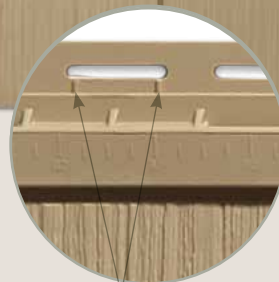

Cedar Blend *

Rustic Blend *

SureStop™
Recessed nailing area

HammerTapper™
Assist pads

EasyMeasure™
Tape Measure

The patented **PanelThermometer™** and temperature lines are designed to ensure precise installation.

Offset Corner Design

Patented A, B, C, D corners help to blend naturally and allow subtle adjustments up the walls.

Recommended Trim

CertainTeed recommends the use of Restoration Millwork PVC trim for the most authentic look of genuine cedar. If you choose to use CertainTeed vinyl accessories, the following solid colors are the best comparable options: