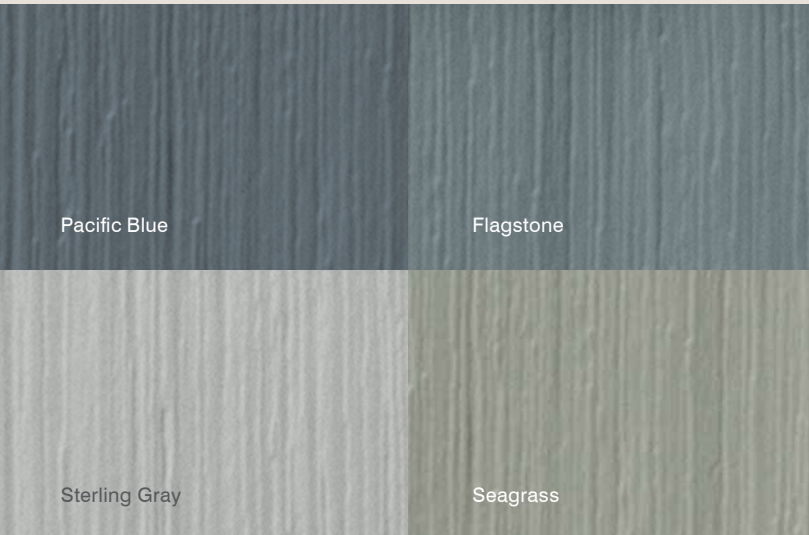

* Color Blends are premium colors

TrueTexture™

Cedar Impressions Single 7" Straight Edge Perfection Shingles are designed to capture the look of freshly sawn wood, utilizing a direct transfer system from real cedar shingles for a natural TrueTexture woodgrain finish.

Sable Brown

Hearthstone

Charcoal Gray

Granite Gray

Cypress

Natural Clay

Ageless Cedar™

CertainTeed's innovative Ageless Cedar Color Blends capture the appearance of natural Eastern White Cedar and Western Red Cedar at various life stages.

Offset Corner Design

Patented A, B, C, D corners help to blend naturally and allow subtle adjustments up the walls.

Recommended Trim

CertainTeed recommends the use of Restoration Millwork PVC trim for the most authentic look of genuine cedar. If you choose to use CertainTeed vinyl accessories, the following solid colors are the best comparable options:

Natural Blend
use **Buckskin**

Cedar Blend
use **Cedar Blend Solid**

Driftwood Blend
use **Granite Gray or Charcoal Gray**

Rustic Blend
use **Sable Brown**

On Cover:

Siding: Single 7" Straight Edge Perfection Shingles in driftwood blend.