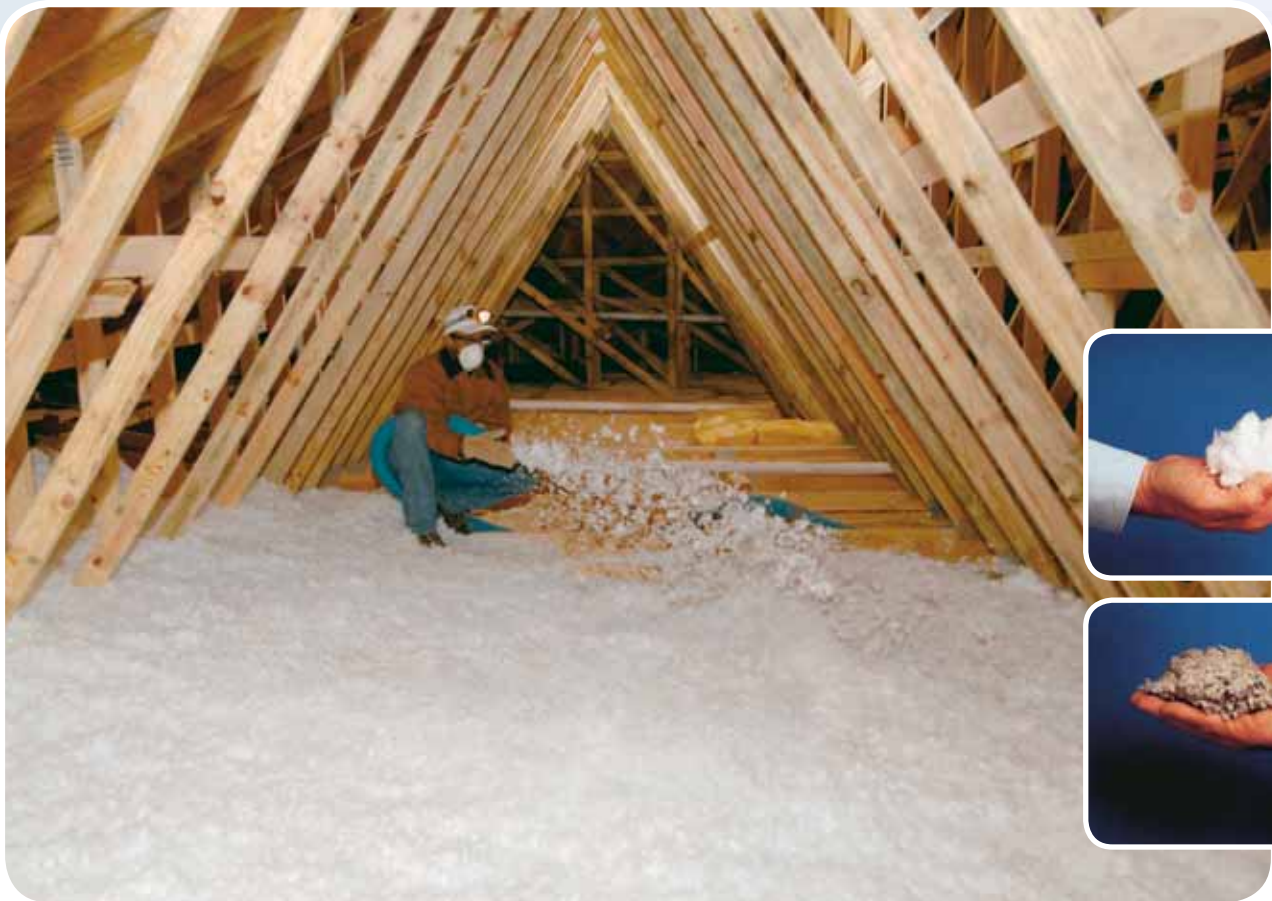

CertainTeed

Loose-Fill Insulation

Flammability Test

CertainTeed
SAINT-GOBAIN

Putting the flammability of loose-fill attic insulation to the test

Fiber glass manufacturers claim their products are noncombustible. Cellulose insulation makers say their shredded and chemically treated newspaper insulation resists fire. (Properly installed, cellulose insulation poses no fire hazard, but when improperly installed it can be a serious fire threat.)

So, who's right? A very simple demonstration shows the flammability of cellulose. But just as dramatically, this test also shows the superior fire resistance of InsulSafe® attic blowing insulation.

Perhaps most importantly, this test questions whether the compromise in safety is worth the cheaper price of cellulose. As you'll observe, cellulose makers' claim of fire resistance simply goes up in smoke. CertainTeed loose-fill insulation's claim of fire protection is, however, fireproof.

Start: Trouble lights, with a 60 watt bulb, placed on the insulation.

After 30 minutes: Combustion continued to spread in the cellulose. The light, inserted back into the InsulSafe, still had no effect.