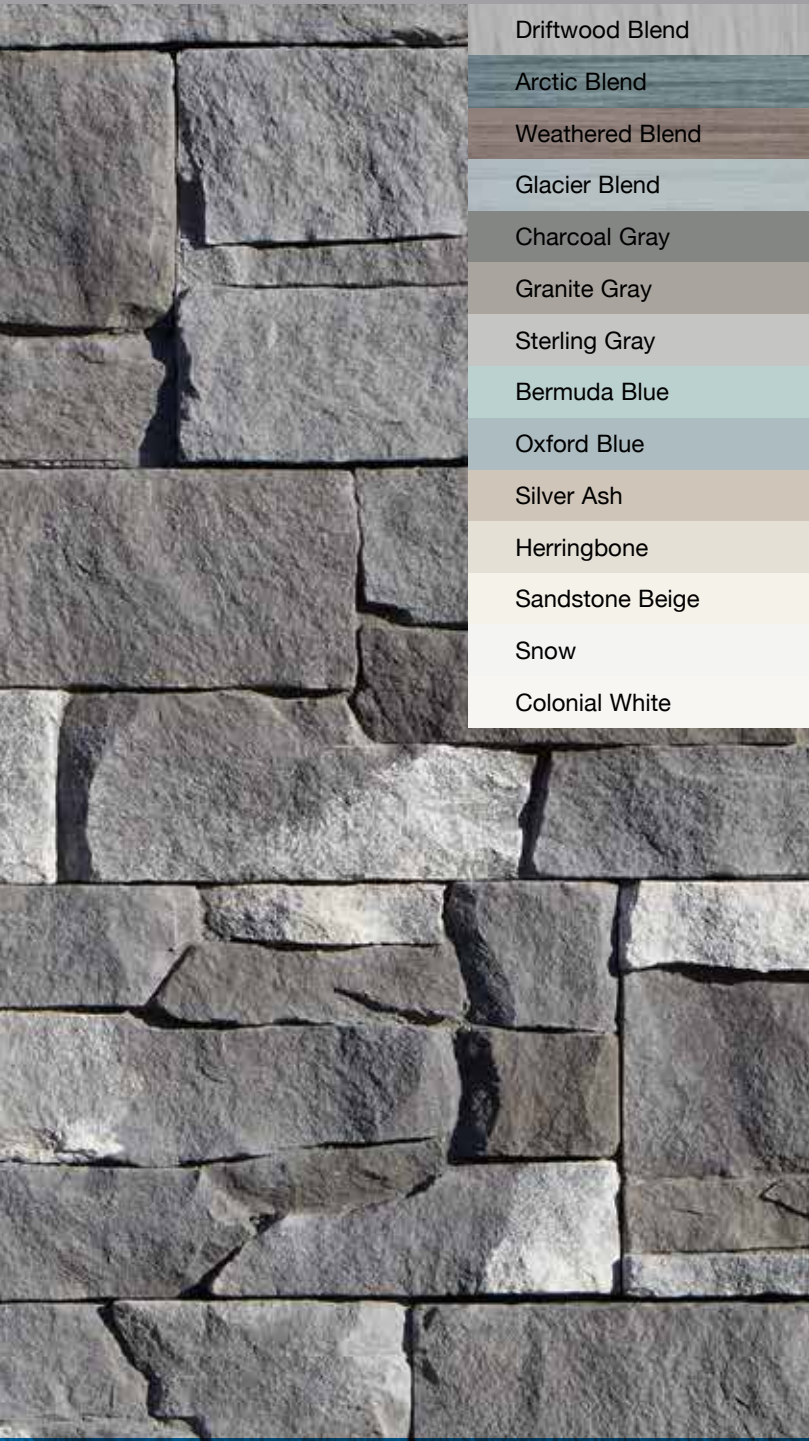

© 01/19 CertainTeed Corporation, Printed in the USA, Code No. SF013

Adirondack Snowfall

- Driftwood Blend
- Arctic Blend
- Weathered Blend
- Glacier Blend
- Charcoal Gray
- Granite Gray
- Sterling Gray
- Bermuda Blue
- Oxford Blue
- Silver Ash
- Herringbone
- Sandstone Beige
- Snow
- Colonial White

Pocono Autumn

- Natural Blend
- Driftwood Blend
- Arbor Blend
- Frontier Blend
- Timber Blend
- Canyon Blend
- Meadow Blend
- Melrose
- Autumn Red
- Terra Cotta
- Mountain Cedar
- Slate
- Hearthstone
- Suede
- Spruce
- Forest
- Pacific Blue
- Granite Gray
- Sterling Gray
- Seagrass
- Cypress
- Green Tea
- Silver Ash
- Herringbone
- Sandstone Beige
- Desert Tan
- Natural Clay
- Savannah Wicker
- Light Maple
- Heritage Cream
- Autumn Yellow
- Snow
- Colonial White

Appalachian Twilight

- Natural Blend
- Driftwood Blend
- Weathered Blend
- Frontier Blend
- Timber Blend
- Terra Cotta
- Mountain Cedar
- Espresso
- Midnight Blue
- Flagstone
- Granite Gray
- Sterling Gray
- Bermuda Blue
- Oxford Blue
- Silver Ash
- Herringbone
- Sandstone Beige
- Desert Tan
- Savannah Wicker
- Light Maple
- Heritage Cream
- Snow
- Colonial White

Harbor Sunset

- Natural Blend
- Cedar Blend
- Rustic Blend
- Arctic Blend
- Weathered Blend
- Frontier Blend
- Timber Blend
- Canyon Blend
- Meadow Blend
- Brownstone
- Mountain Cedar
- Sable Brown
- Charcoal Gray
- Granite Gray
- Oxford Blue
- Seagrass
- Cypress
- Silver Ash
- Herringbone
- Sandstone Beige
- Desert Tan
- Natural Clay
- Savannah Wicker
- Light Maple
- Buckskin
- Heritage Cream
- Snow
- Colonial White